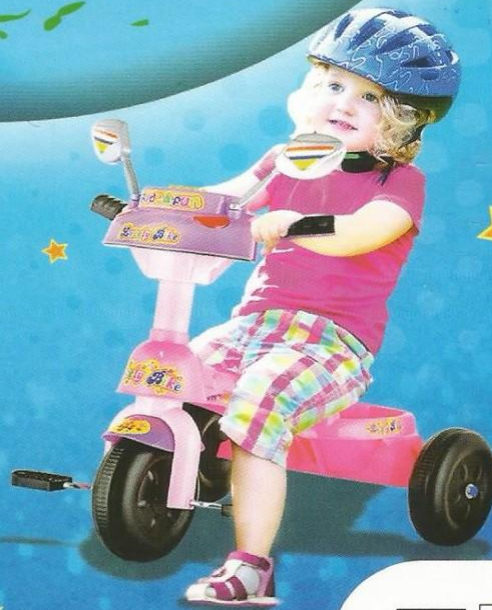

THEIR SMILES OUR HAPPINESS

www.shptoys.com

Certificate ID 13024884